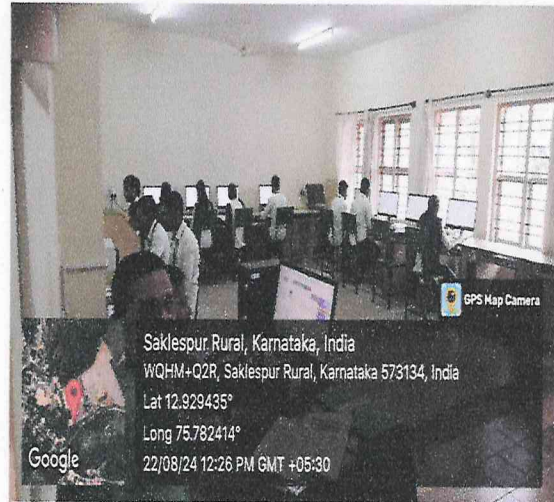

JSS Mahavidyapeetha, Mysore - 04

JSS INSTITUTE OF EDUCATION

(Recognized by the NCTE and Affiliated to University of Mysore, Mysore)

Sakleshpur – 573 134, PB No 26, Hassan Dist.

Email: jssioebdskp@gmail.com website: <https://jssioebdskp.org.in> Phone No: 97405 91647

Facility Available for Betterment of Students Support in the Institution

Multi-Purpose Room

PRINCIPAL
J.S.S. Institute of Education
P.B. 26, SAKALESHPUR-573 134
Hassan Dist