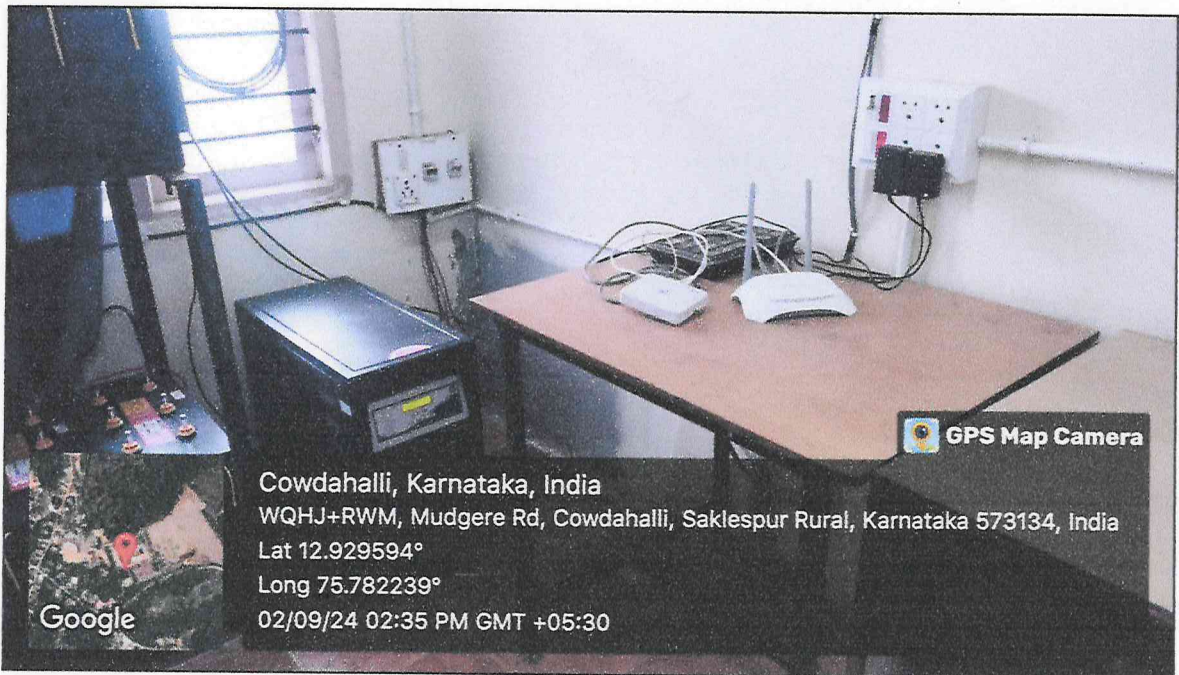

## COMPUTER LAB AND LAN FACILITY

  
**PRINCIPAL**  
**J.S.S. Institute of Education**  
**#B. 26, SAKALESHPUR-573 134**  
**Hassan Dist**

JSS Mahavidyapeetha, Mysore - 04