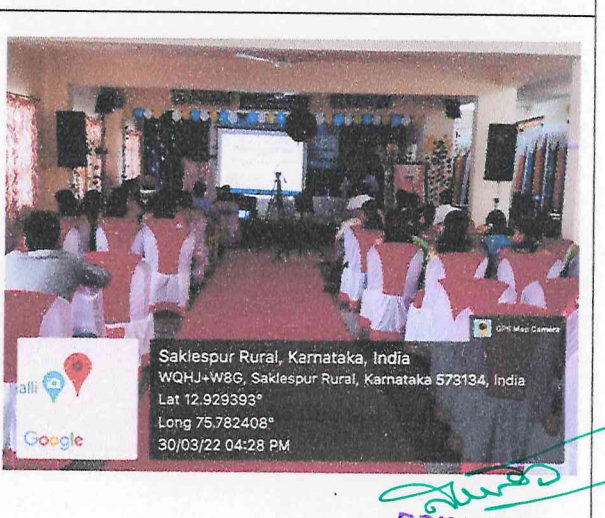

JSS Mahavidyapeetha, Mysore - 04

JSS INSTITUTE OF EDUCATION

(Recognized by the NCTE and Affiliated to University of Mysore, Mysore)

Sakleshpur – 573 134, PB No 26, Hassan Dist.

Email: jssioebdskp@gmail.com website: <https://jssioebdskp.org.in> Phone No: 97405 91647

Facility Available for Betterment of Students Support in the Institution

Multi-Purpose Room

[Signature]
PRINCIPAL

J.S.S. Institute of Education
P.B. 26, SAKALESHPUR-573 134
Hassan Dist