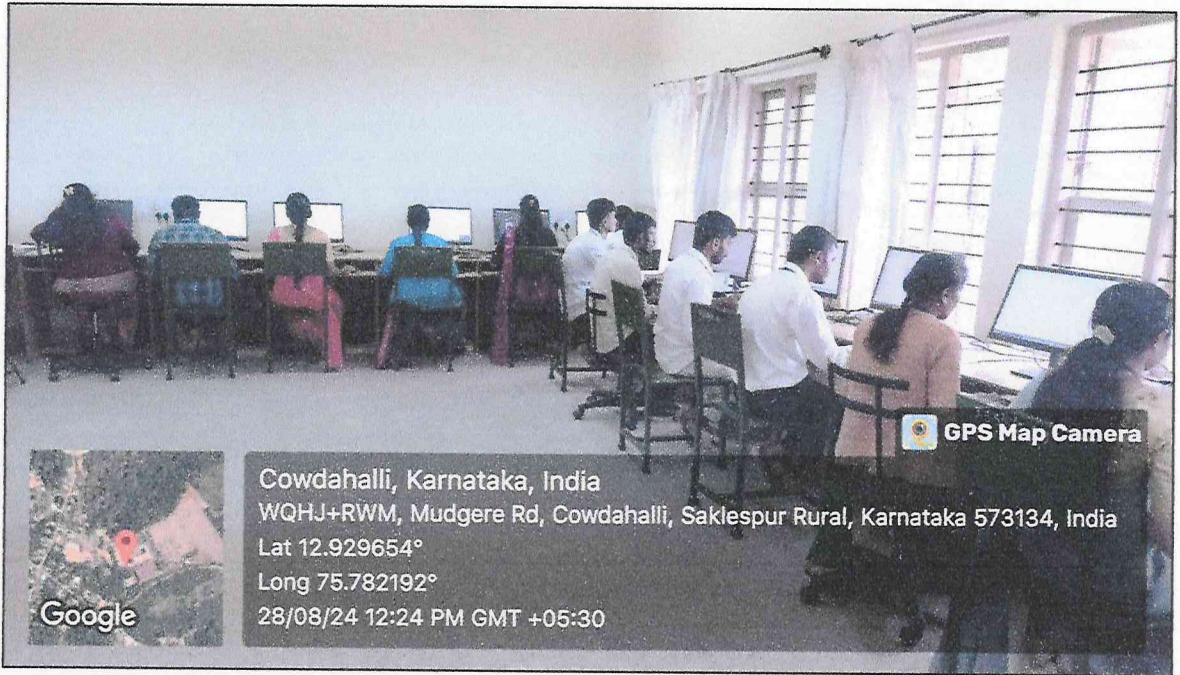

## COMPUTER LAB AND LAN FACILITY

  
**PRINCIPAL**  
**J.S.S. Institute of Education**  
**#B. 26, SAKALESHPUR-573 134**  
**Hassan Dist**

JSS Mahavidyapeetha, Mysore - 04