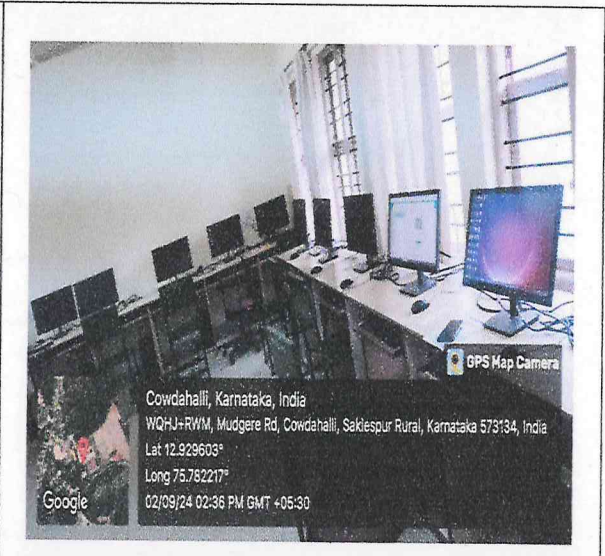

JSS Mahavidyapeetha, Mysore - 04

JSS INSTITUTE OF EDUCATION

(Recognized by the NCTE and Affiliated to University of Mysore, Mysore)

Sakleshpur – 573 134, PB No 26, Hassan Dist.

Email: jssioebdskp@gmail.com website: <https://jssioebdskp.org.in> Phone No: 97405 91647

Facility Available for Betterment of Students Support in the Institution

Multi-Purpose Room

[Signature]
PRINCIPAL

J.S.S. Institute of Education
P.B. 26, SAKALESHPUR-573 134
Hassan Dist